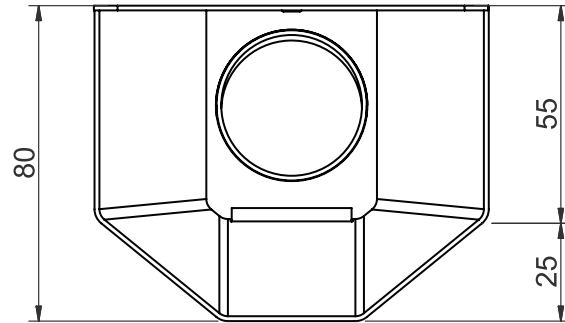

- Manufactured in Grade 304 1.2mm Stainless Steel

OPTIONS

- Marine Grade 316
- 100mm Tail Code: WMT6ICPS
- Any Tail Length to Suit Requirements

TUNDISHES

WALL MOUNTED TUNDISH

WMT6ICP

SPECIFICATIONS

Stainless Steel Wall Mounted Tundish Model WMT6ICP
from Stainless Metal Craft.
Phone 02 4735 5666