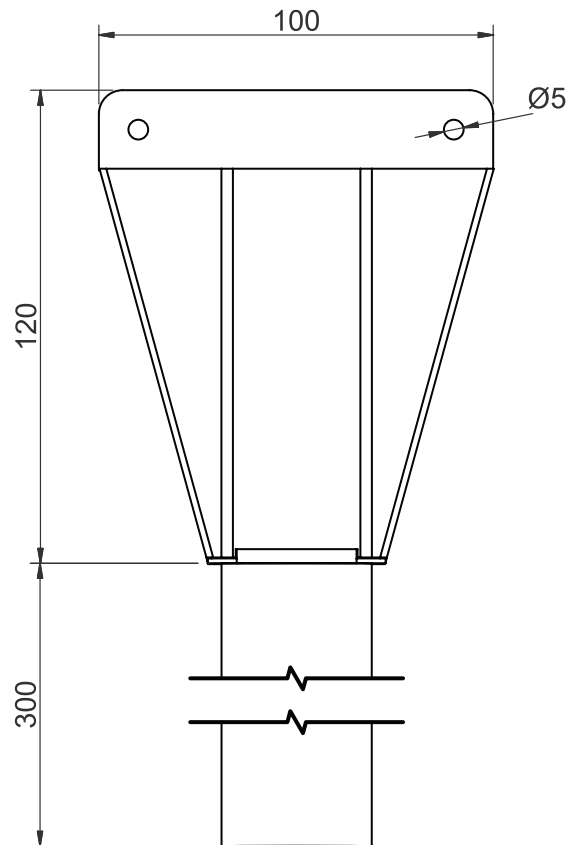

- Manufactured in Grade 304 1.2mm Stainless Steel

OPTIONS

- Marine Grade 316
- 100mm Tail Code: WMT6ICPS
- Any Tail Length to Suit Requirements

TUNDISHES

WALL MOUNTED TUNDISH

WMT6ICP

SPECIFICATIONS

Stainless Steel Wall Mounted Tundish Model WMT6ICP
from Stainless Metal Craft.
Phone 02 4735 5666