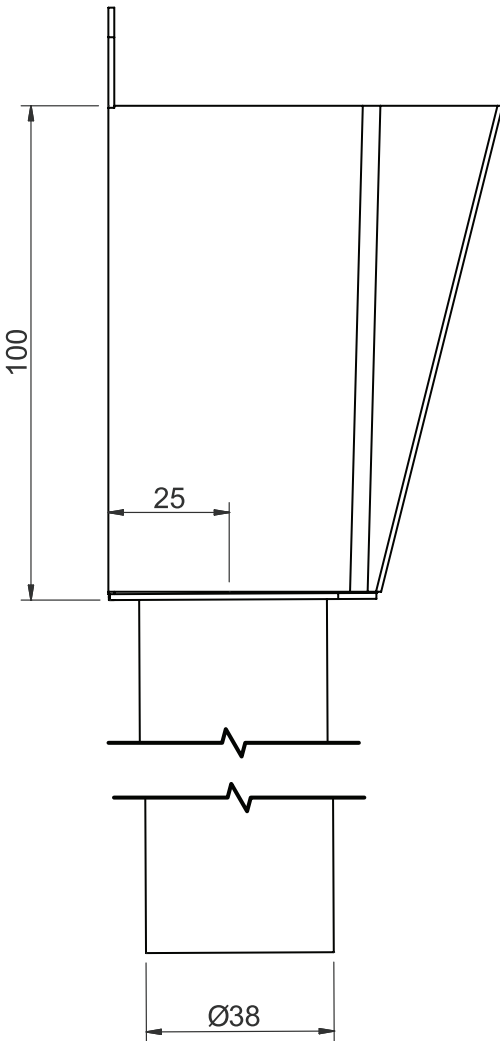

- Manufactured in Grade 304 1.2mm Stainless Steel

OPTIONS

- Marine Grade 316
- 100mm Tail Code: WMT6ICPS
- Any Tail Length to Suit Requirements

TUNDISHES

WALL MOUNTED TUNDISH

WMT6ICP

SPECIFICATIONS

Stainless Steel Wall Mounted Tundish Model WMT6ICP
from Stainless Metal Craft.
Phone 02 4735 5666