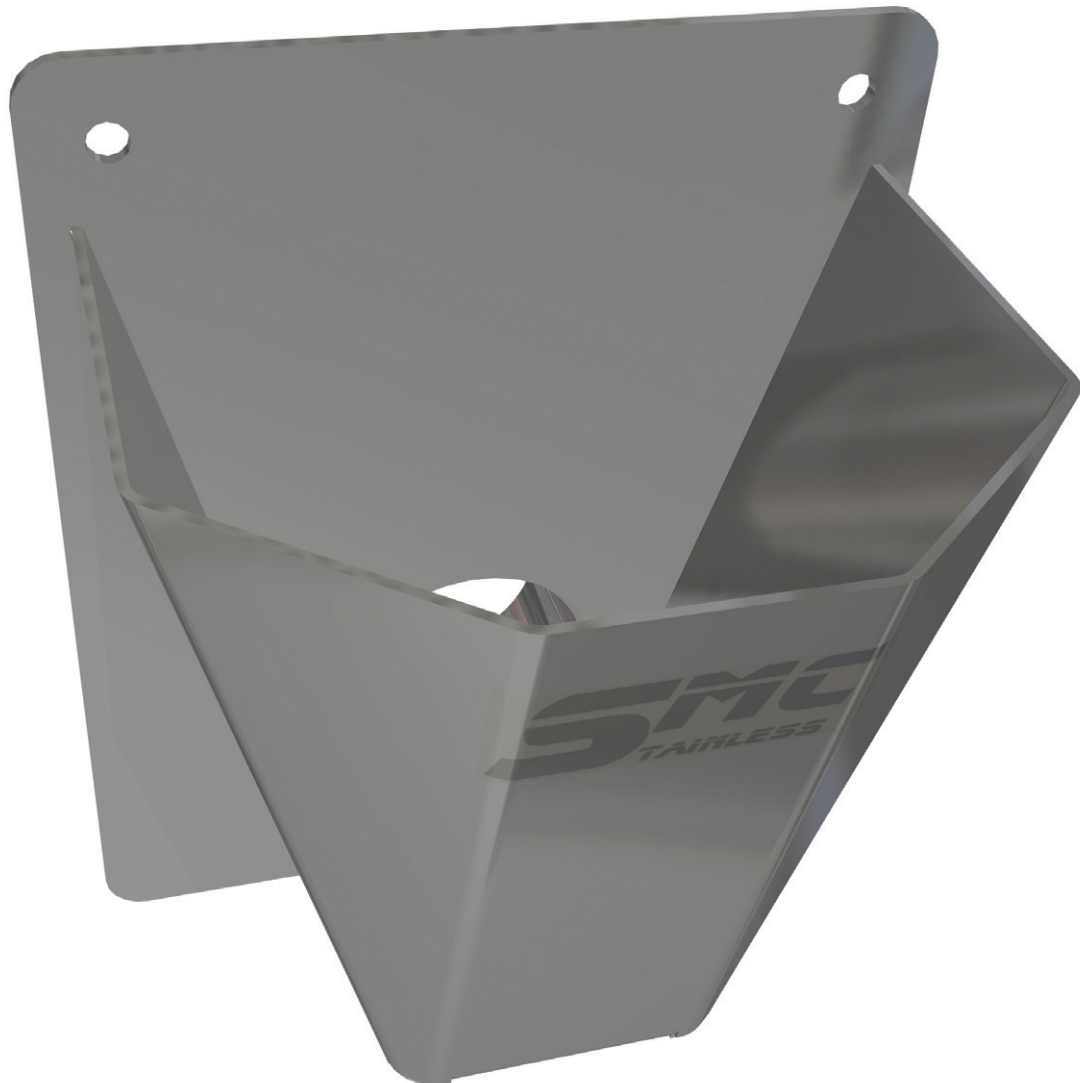

Stainless Metal Craft (Aust) Ptd Ltd
6 Bromley Road, Emu Plains NSW 2750
P. 02 4735 5666 F. 02 4735 7950
E. info@smcstainless.com.au
www.smcstainless.com.au

TUNDISHES

WALL MOUNTED TUNDISH

WMT5ICP

FEATURES

- Manufactured in Grade 304 1.2mm Stainless Steel
- 38mm Rear Outlet

OPTIONS

- Marine Grade 316
- Bottom Outlet to nominated size
- Rear Outlet to nominated size