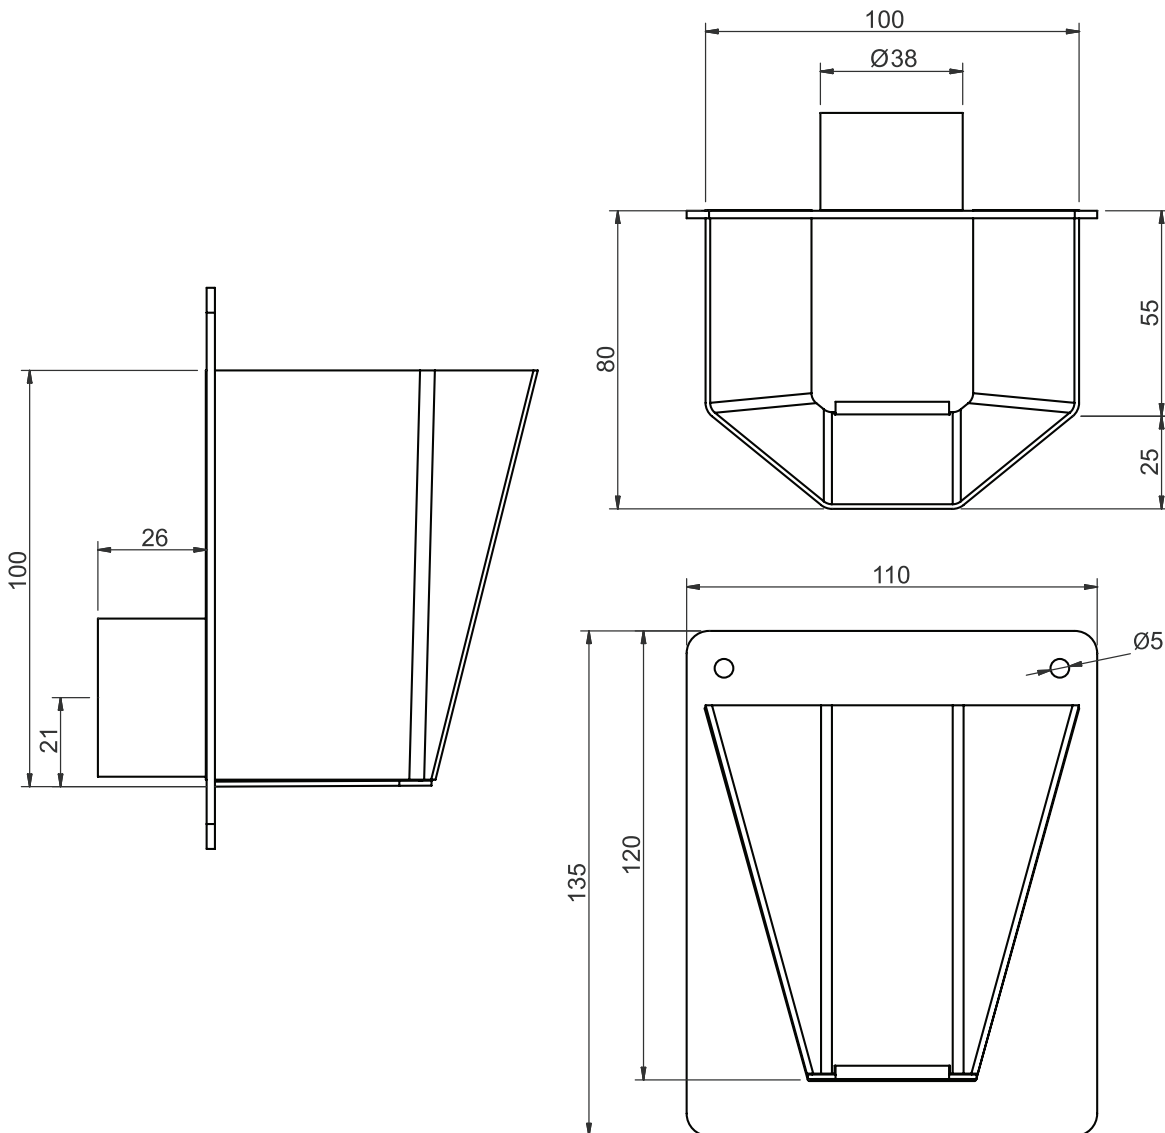

- Manufactured in Grade 304 1.2mm Stainless Steel
- 38mm Rear Outlet

OPTIONS

- Marine Grade 316
- Bottom Outlet to nominated size
- Rear Outlet to nominated size

TUNDISHES

WALL MOUNTED TUNDISH

WMT5ICP

SPECIFICATIONS