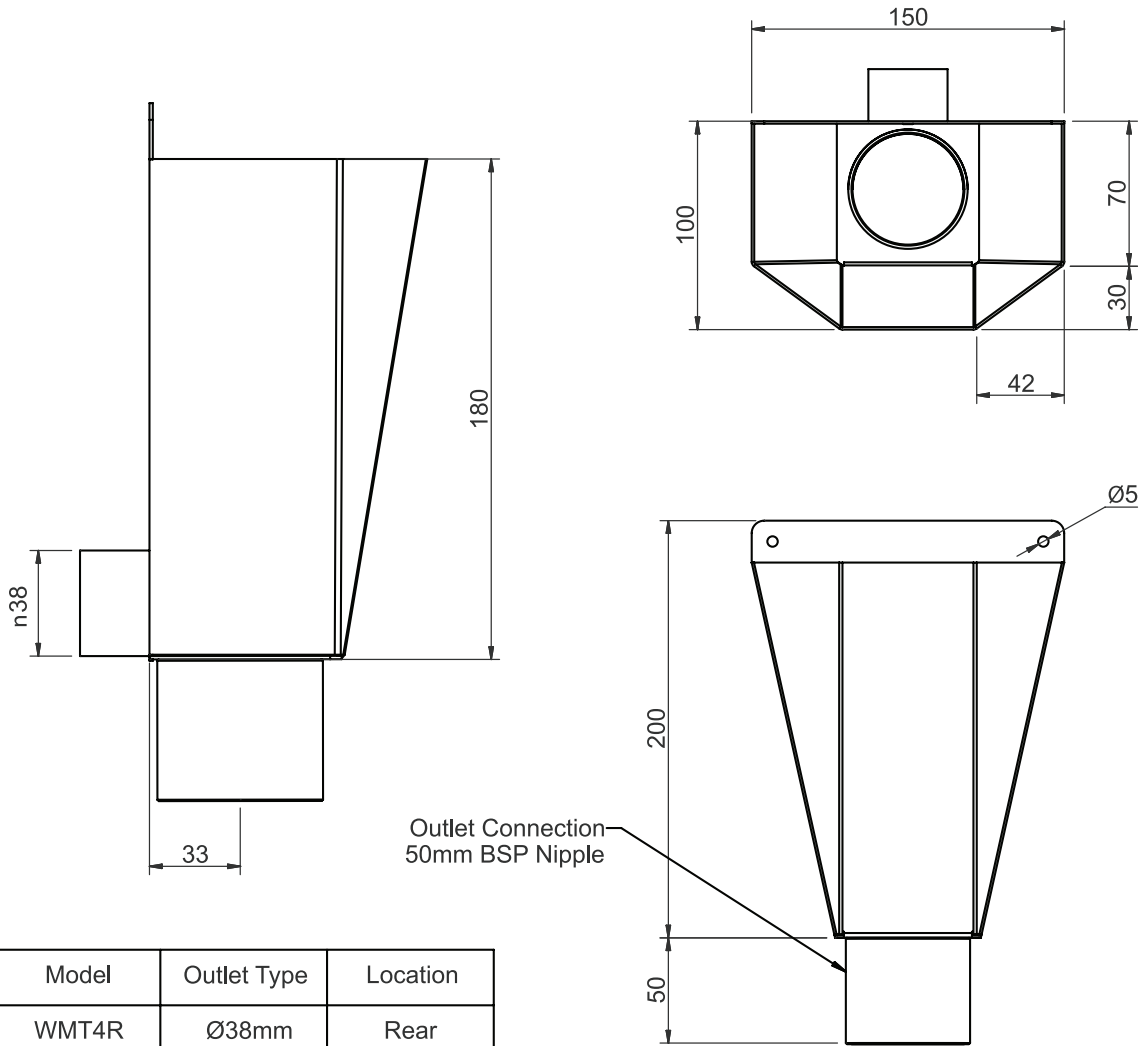

OPTIONS

- Marine Grade 316

TUNDISHES

WALL MOUNTED TUNDISH

WMT4

Model	Outlet Type	Location
WMT4R	Ø38mm	Rear
WMT4B	50mm BSP	Bottom

SPECIFICATIONS

Stainless Steel Wall Mounted Tundish Model WMT 4
 from Stainless Metal Craft.
 Phone 02 4735 5666