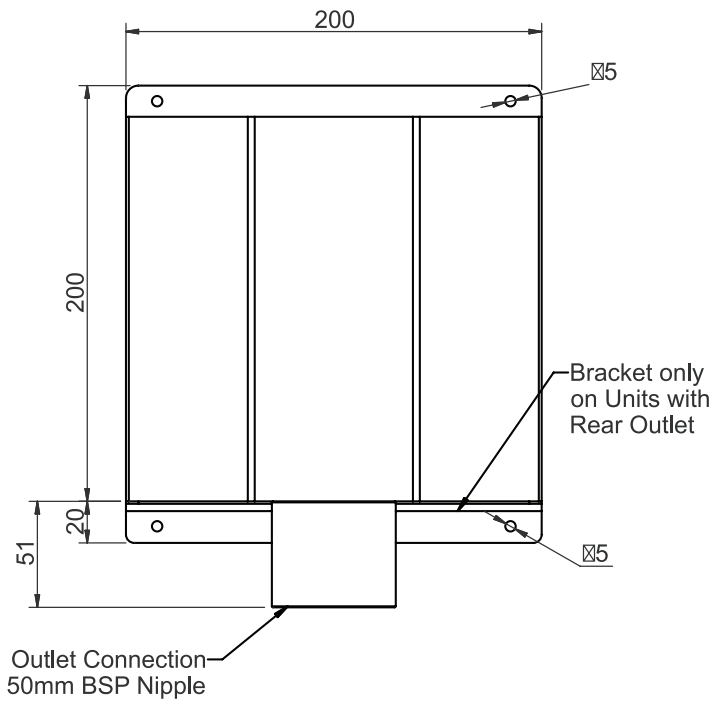

### OPTIONS

- Marine Grade 316
- Bottom Outlet to nominated size

TUNDISHES

WALL MOUNTED TUNDISH

WMT2

Model	Outlet Type	Location
WMT2R	Ø38	Rear
WMT2B	50mm BSP	Bottom

SPECIFICATIONS

Stainless Steel Wall Mounted Tundish Model WMT 2  
 from Stainless Metal Craft.  
 Phone 02 4735 5666