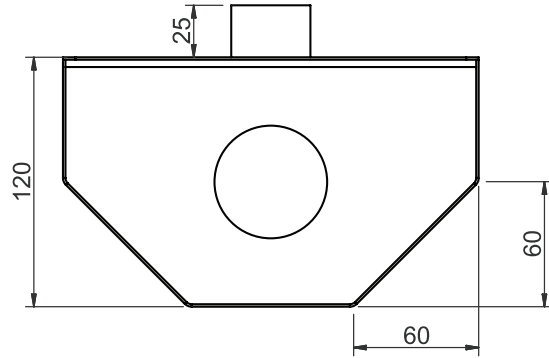

### OPTIONS

- Marine Grade 316
- Bottom Outlet to nominated size

TUNDISHES

WALL MOUNTED TUNDISH

WMT2

Model	Outlet Type	Location
WMT2R	Ø38	Rear
WMT2B	50mm BSP	Bottom

SPECIFICATIONS

Stainless Steel Wall Mounted Tundish Model WMT 2  
 from Stainless Metal Craft.  
 Phone 02 4735 5666