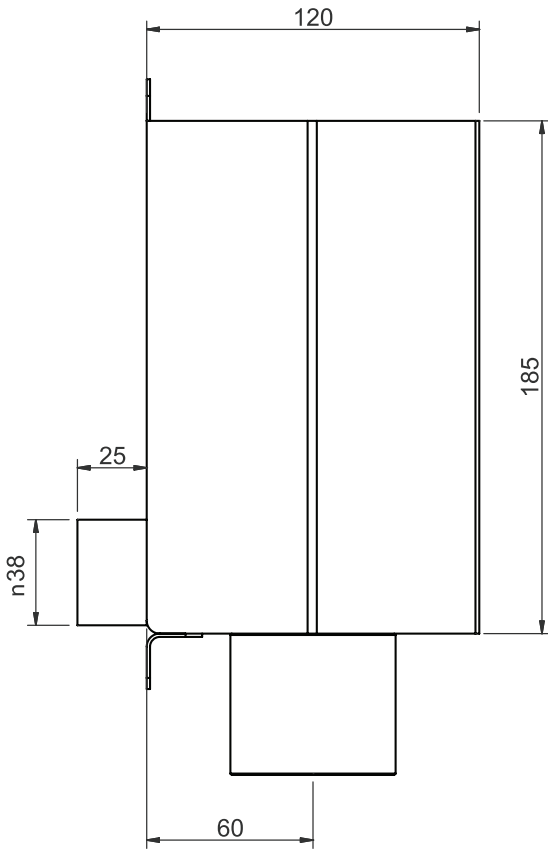

### OPTIONS

- Marine Grade 316
- Bottom Outlet to nominated size

TUNDISHES

WALL MOUNTED TUNDISH

WMT2

Model	Outlet Type	Location
WMT2R	Ø38	Rear
WMT2B	50mm BSP	Bottom

SPECIFICATIONS

Stainless Steel Wall Mounted Tundish Model WMT 2  
 from Stainless Metal Craft.  
 Phone 02 4735 5666