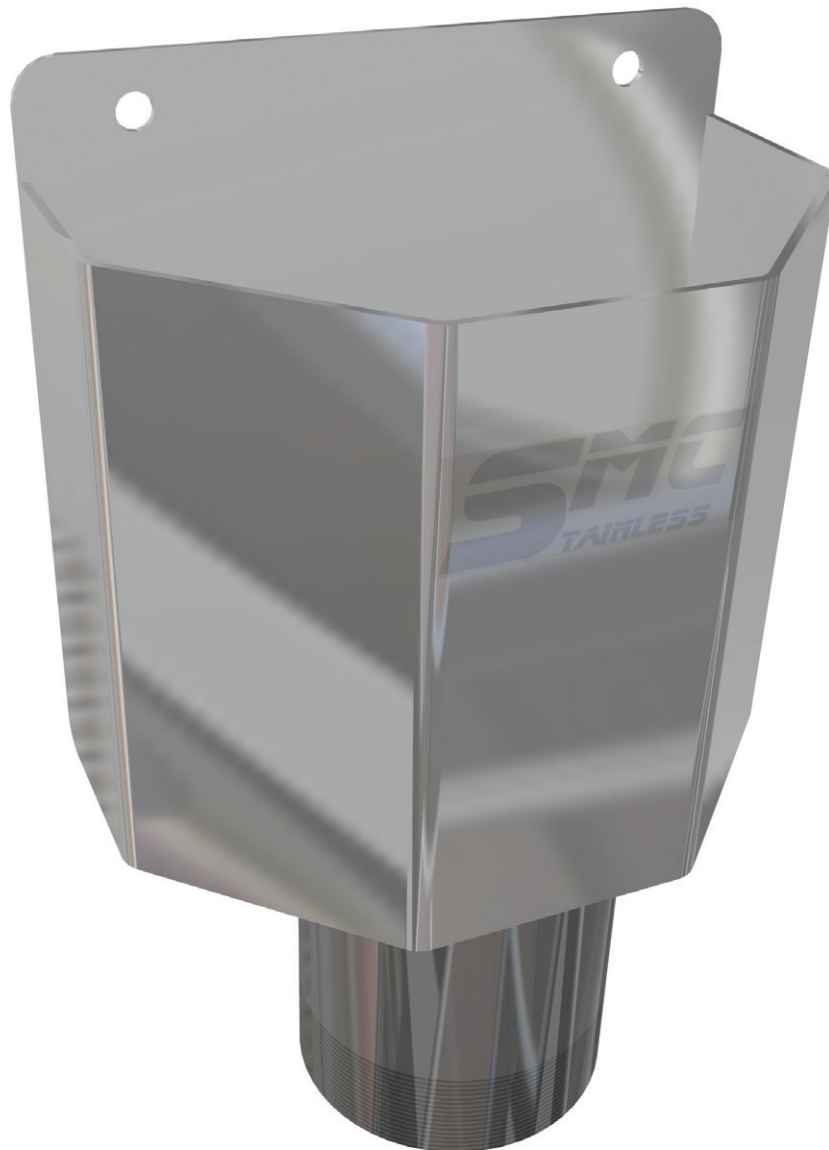

Stainless Metal Craft (Aust) Ptd Ltd
6 Bromley Road, Emu Plains NSW 2750
P. 02 4735 5666 F. 02 4735 7950
E. info@smcstainless.com.au
www.smcstainless.com.au

TUNDISHES

WALL MOUNTED TUNDISH

WMT1

FEATURES

- 38mm BSP Outlet

OPTIONS

- Marine Grade 316
- Rear Outlet to nominated size

TUNDISHES

WALL MOUNTED TUNDISH

WMT1

SPECIFICATIONS

Stainless Steel Wall Mounted Tundish Model WMT1
from Stainless Metal Craft.
Phone 02 4735 5666