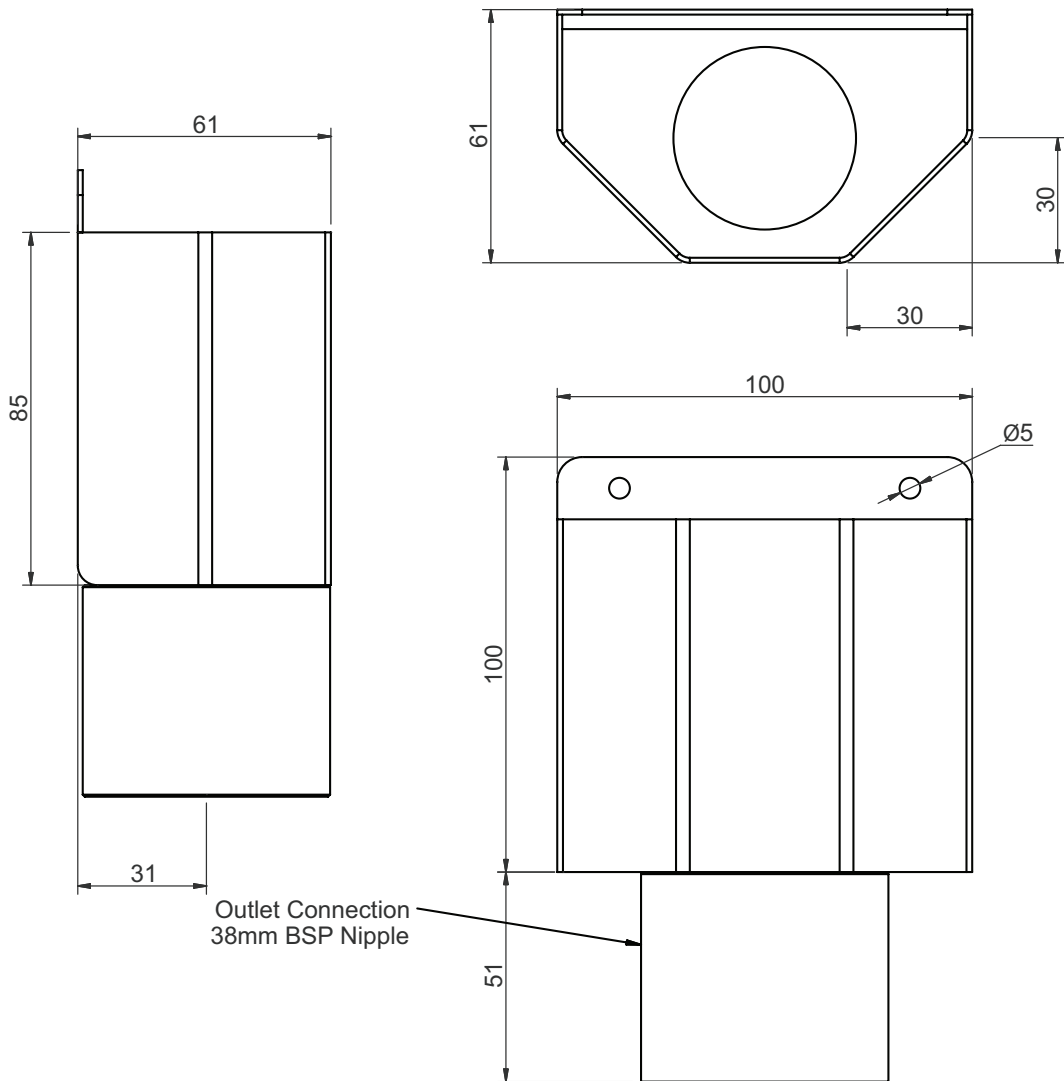

OPTIONS

- Marine Grade 316
- Rear Outlet to nominated size

TUNDISHES

WALL MOUNTED TUNDISH

WMT1

SPECIFICATIONS

Stainless Steel Wall Mounted Tundish Model WMT1
from Stainless Metal Craft.
Phone 02 4735 5666