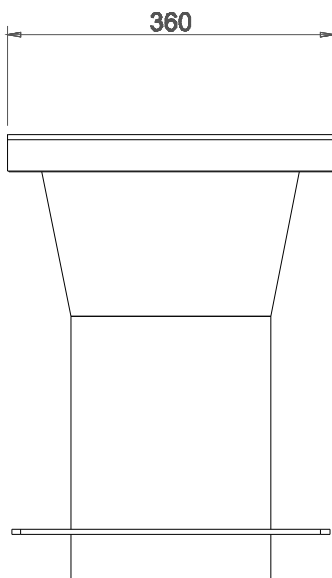

Optional Toilet Seat

FEATURES

- High Vandal Resistance Low Maintenance

OPTIONS

- Toilet Seat

WC PANS

LONG DROP PAN
WCLD

SPECIFICATIONS