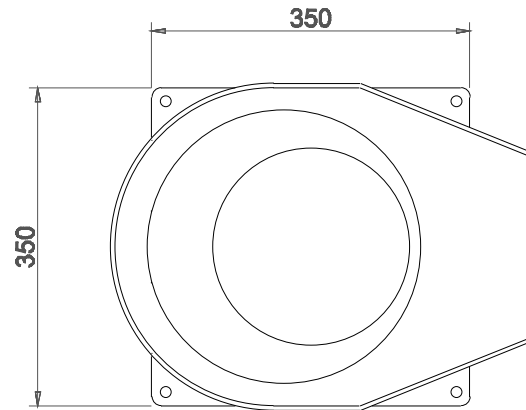

Optional Toilet Seat

FEATURES

- High Vandal Resistance Low Maintenance

OPTIONS

- Toilet Seat

WC PANS

LONG DROP PAN
WCLD

SPECIFICATIONS

Stainless Steel Long Drop Pan Shall be Model WCLD from
Opie Manufacturing Group
Phone 02 4735 5666