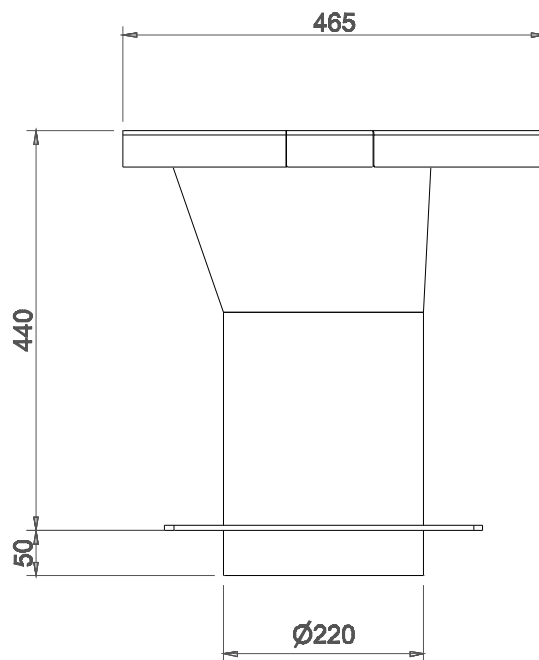

Optional Toilet Seat

FEATURES

- High Vandal Resistance Low Maintenance

OPTIONS

- Toilet Seat

WC PANS

LONG DROP PAN
WCLD

SPECIFICATIONS

Stainless Steel Long Drop Pan Shall be Model WCLD from
Opie Manufacturing Group
Phone 02 4735 5666