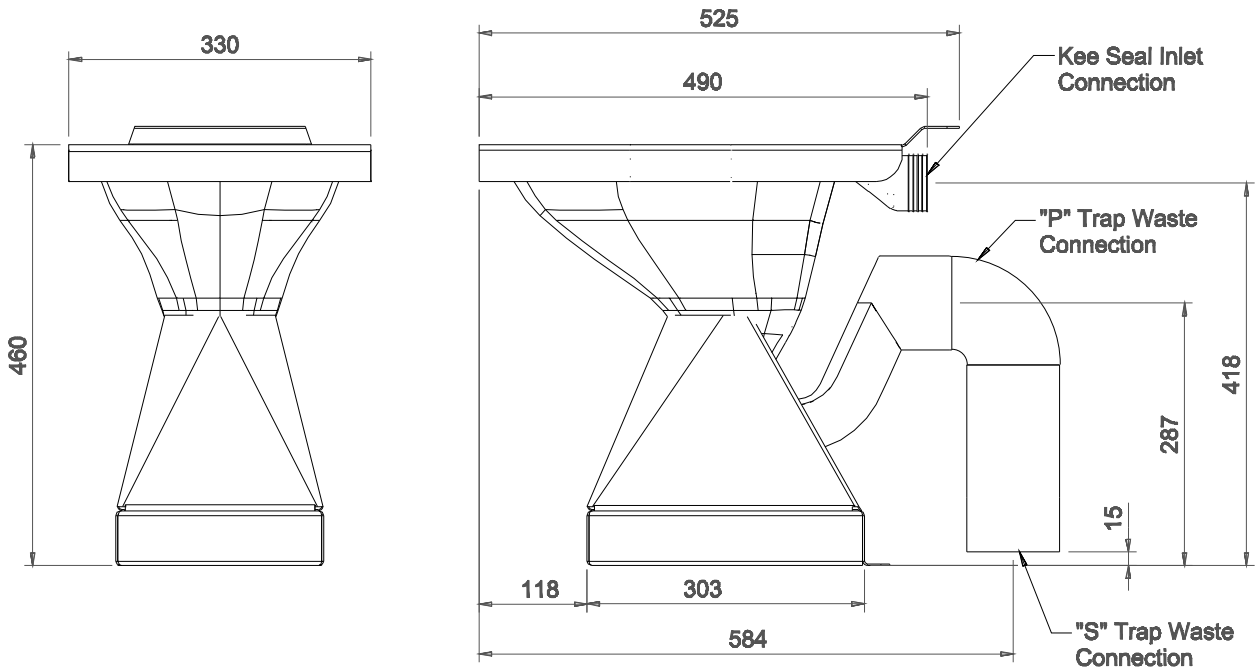

PEDESTAL DISABLED PAN

WCD453

WCDP453

WCDS45

Optional Toilet Seat

FEATURES

- As-1428 Compliant
- High Vandal Resistance Low Maintenance
- Available as a 'P' Trap or 'S' Trap
- Fixing Holes for Toilet Seat
- Security Bolt Down Flange
- Watermark Approved
- 4 Star WELS Rating

OPTIONS

- Toilet Seats
- Cisterns & Flush Devices

WC PANS

PEDESTAL DISABLED PAN

WCD453

SPECIFICATIONS

Stainless Steel Pedestal Disabled Pan Shall be Model WCD453 from
Opie Manufacturing Group
Phone 02 4735 5666