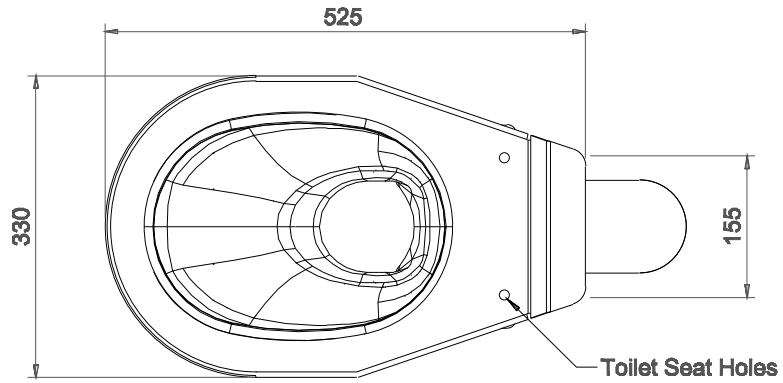

PEDESTAL DISABLED PAN

WCD453

WCDP453

WCDS45

Optional Toilet Seat

FEATURES

- As-1428 Compliant
- High Vandal Resistance Low Maintenance
- Available as a 'P' Trap or 'S' Trap
- Fixing Holes for Toilet Seat
- Security Bolt Down Flange
- Watermark Approved
- 4 Star WELS Rating

OPTIONS

- Toilet Seats
- Cisterns & Flush Devices

WC PANS

PEDESTAL DISABLED PAN

WCD453

SPECIFICATIONS

Stainless Steel Pedestal Disabled Pan Shall be Model WCD453 from
Opie Manufacturing Group
Phone 02 4735 5666