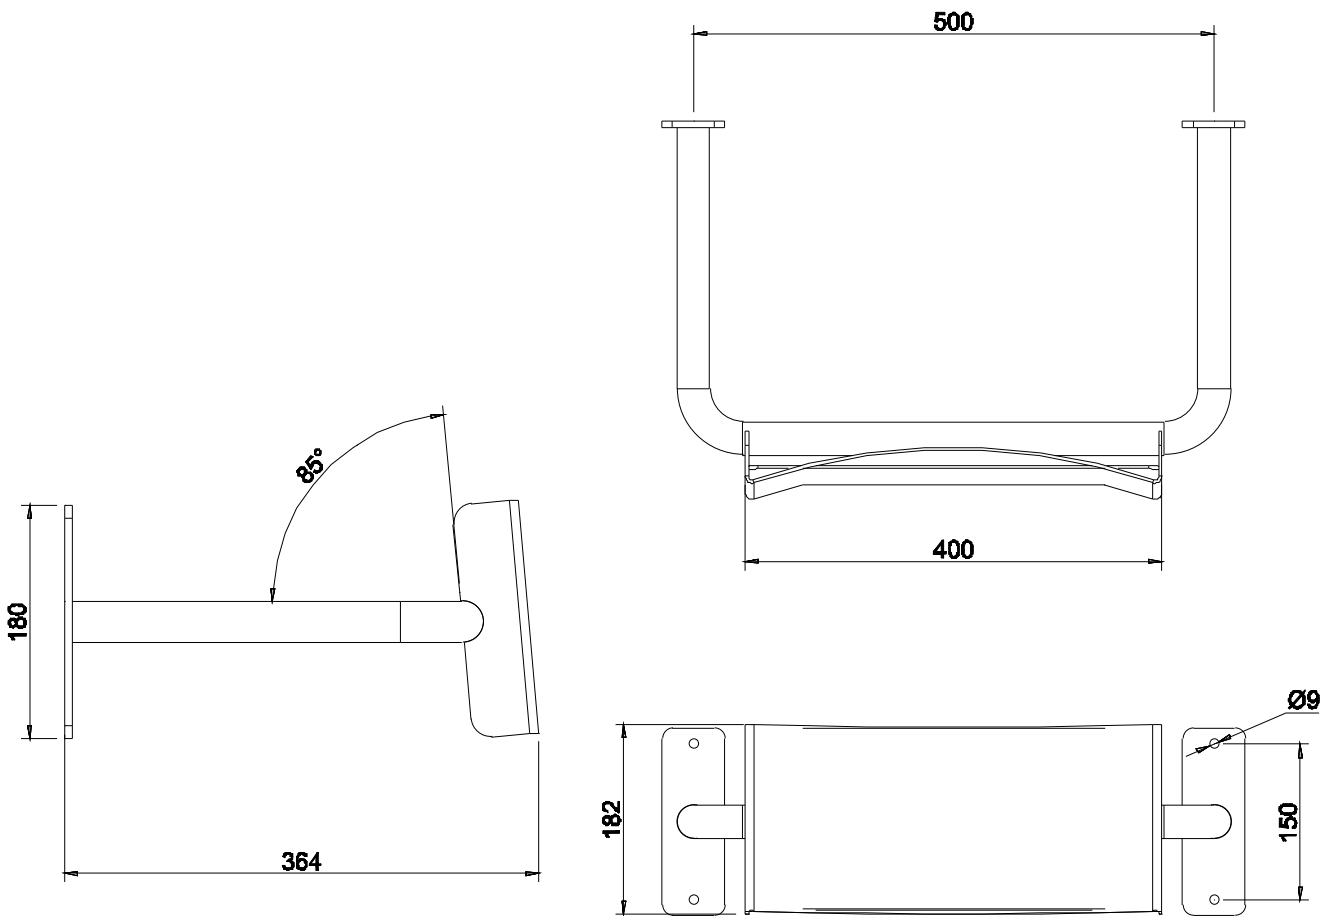

BACKREST

WCBR1

WCBR1 (Stainless Backrest)

WCBR2 (Padded Backrest)

FEATURES

- AS-1428 Compliant
- High Vandal Resistance, Low Maintenance

OPTIONS

- Padded Backrest (WCBR2)

CUSTOM PRODUCT

BACKREST

WCBR1

SPECIFICATIONS

Stainless Steel Backrest shall be Model
WCBR1/WCBR2 from Opie Manufacturing Grup
Phone 02 4735 5666