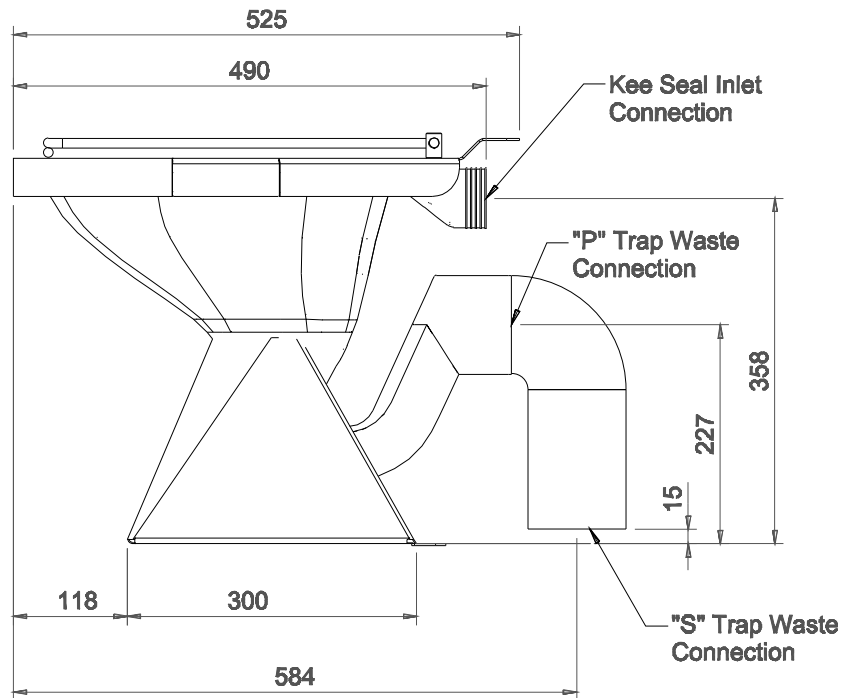

WC PANS

SLOP HOPPER
SLH453Optional
S-Trap Unit

FEATURES

- High Vandal Resistance Low Maintenance
- Available as a 'P' Trap or 'S' Trap
- Hinged Grate Fitted
- Watermark Approved
- 4 Star WELS Rating

OPTIONS

- Cisterns & Flush Devices

WC PANS

SLOP HOPPER
SLH453

SPECIFICATIONS

Stainless Steel Slop Hopper Shall be Model
SLH453 from Opie Manufacturing Group
Phone 02 4735 5666