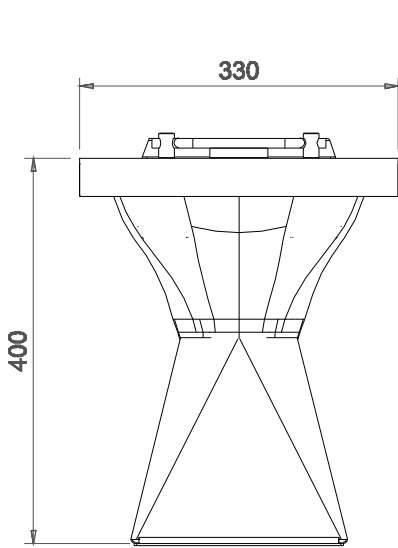

WC PANS

SLOP HOPPER
SLH453Optional
S-Trap Unit

FEATURES

- High Vandal Resistance Low Maintenance
- Available as a 'P' Trap or 'S' Trap
- Hinged Grate Fitted
- Watermark Approved
- 4 Star WELS Rating

OPTIONS

- Cisterns & Flush Devices

WC PANS

SLOP HOPPER
SLH453

SPECIFICATIONS

Stainless Steel Slop Hopper Shall be Model
SLH453 from Opie Manufacturing Group
Phone 02 4735 5666