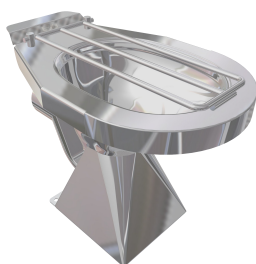

WC PANS

SLOP HOPPER
SLH453Optional
S-Trap Unit

FEATURES

- High Vandal Resistance Low Maintenance
- Available as a 'P' Trap or 'S' Trap
- Hinged Grate Fitted
- Watermark Approved
- 4 Star WELS Rating

OPTIONS

- Cisterns & Flush Devices

WC PANS

SLOP HOPPER
SLH453

SPECIFICATIONS

Stainless Steel Slop Hopper Shall be Model
SLH453 from Opie Manufacturing Group
Phone 02 4735 5666