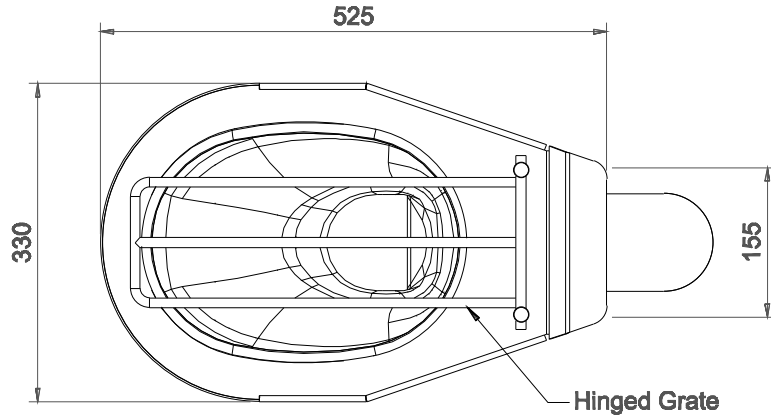

WC PANS

SLOP HOPPER
SLH453

SPECIFICATIONS

Stainless Steel Slop Hopper Shall be Model
SLH453 from Opie Manufacturing Group
Phone 02 4735 5666