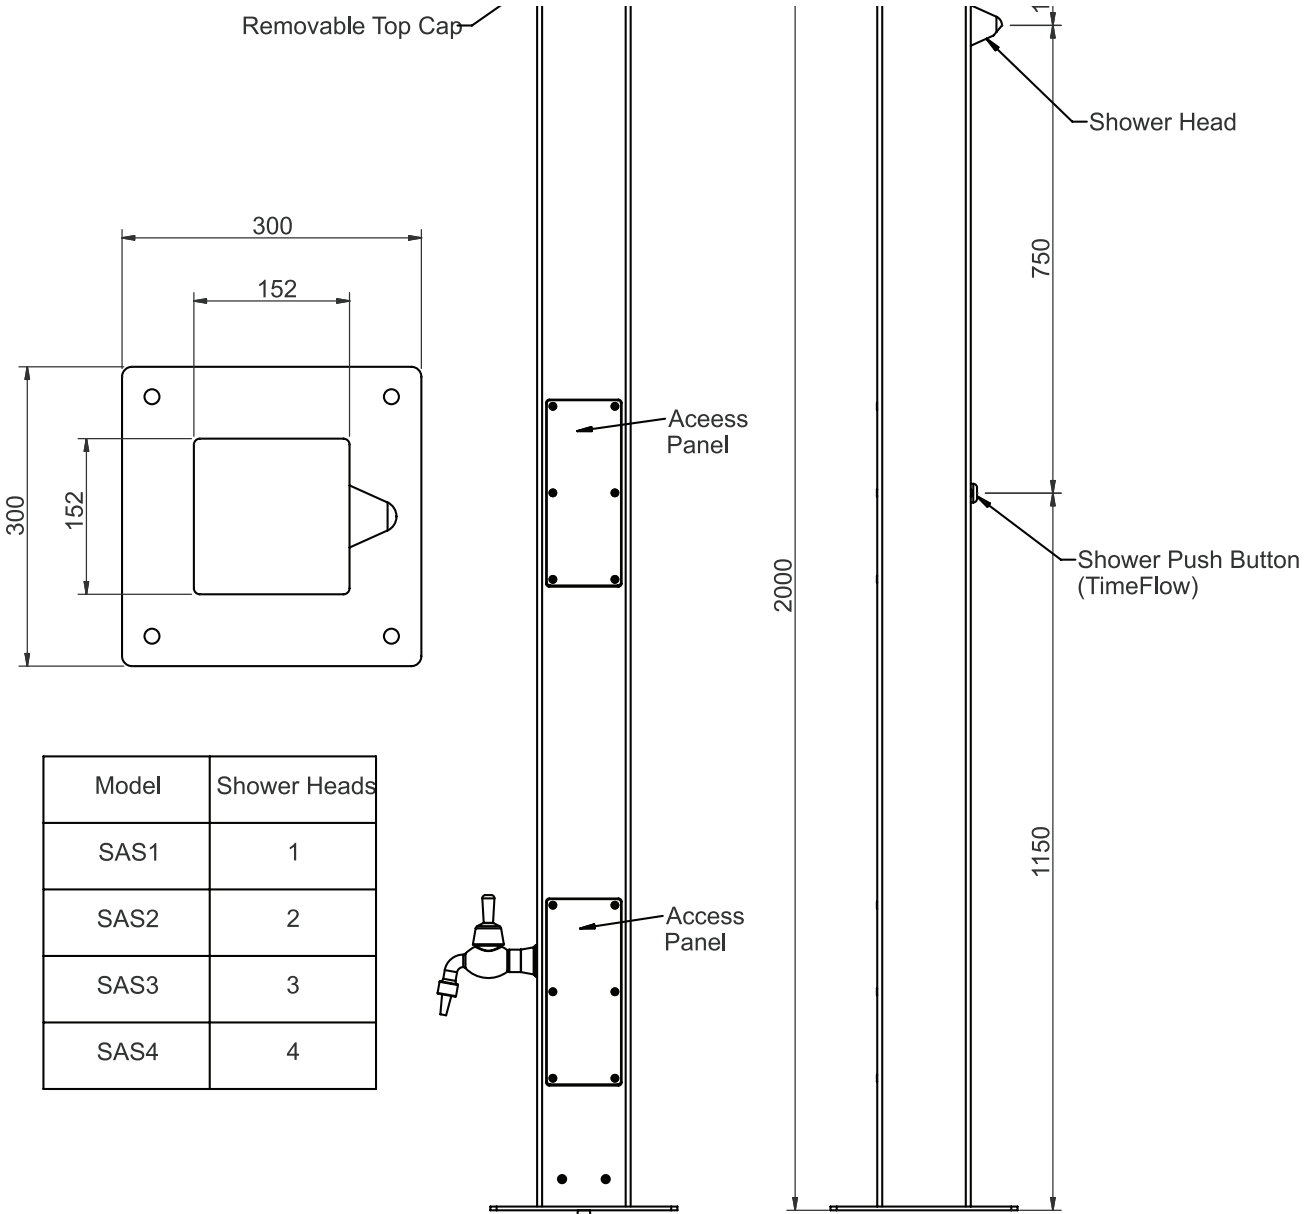

BATHROOM ACCESSORIES

STAND ALONE SHOWER

SAS1

Unit Shown Fully Optional

FEATURES

- Multi Head Shower Outlets (2, 3 or 4 - refer Chart)
- Hose Tap / Footwash Outlets
- Can be supplied with Mixed or Hot & Cold Water Taps

OPTIONS

- Marine Grade 316
- Durable & Vandal Resistant Design
- Supplied with Pre-plumbed Vandal Resistant Shower Rose & Timed Flow Push Button Tap
- Access Panel for Servicing
- Base Fixing Plate

BATHROOM ACCESSORIES

STAND ALONE SHOWER

SAS1

Model	Shower Heads
SAS1	1
SAS2	2
SAS3	3
SAS4	4

SPECIFICATIONS

Stainless Steel Stand Alone Shower shall be Model SAS1, 2, 3 or 4 from Stainless Metal Craft.
 Phone 02 4735 5666