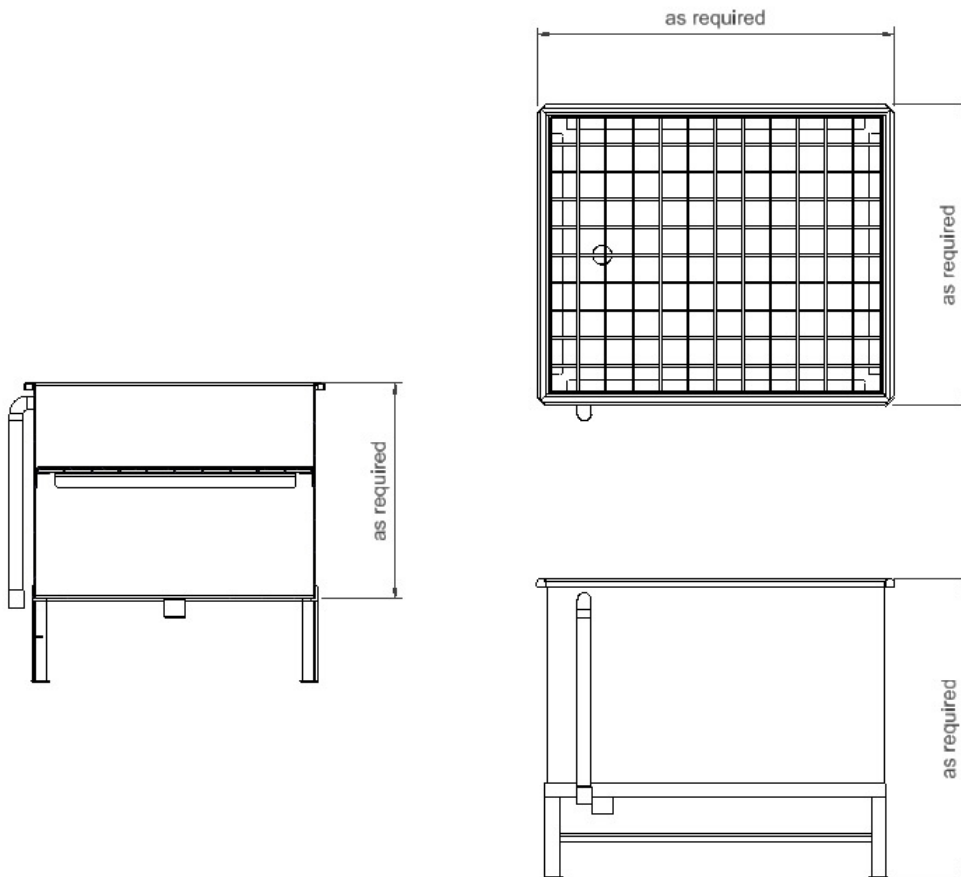

Stainless Metal Craft (Aust) Ptd Ltd
6 Bromley Road, Emu Plains NSW 2750
P. 02 4735 5666 F. 02 4735 7950
E. info@smcstainless.com.au
www.smcstainless.com.au

Quench Tank QT

Quench Tank QT

SPECIFICATIONS

**Stainless Steel Quench Tank shall be Model QT
from Stainless Metal Craft.
Phone 02 4735 5666**