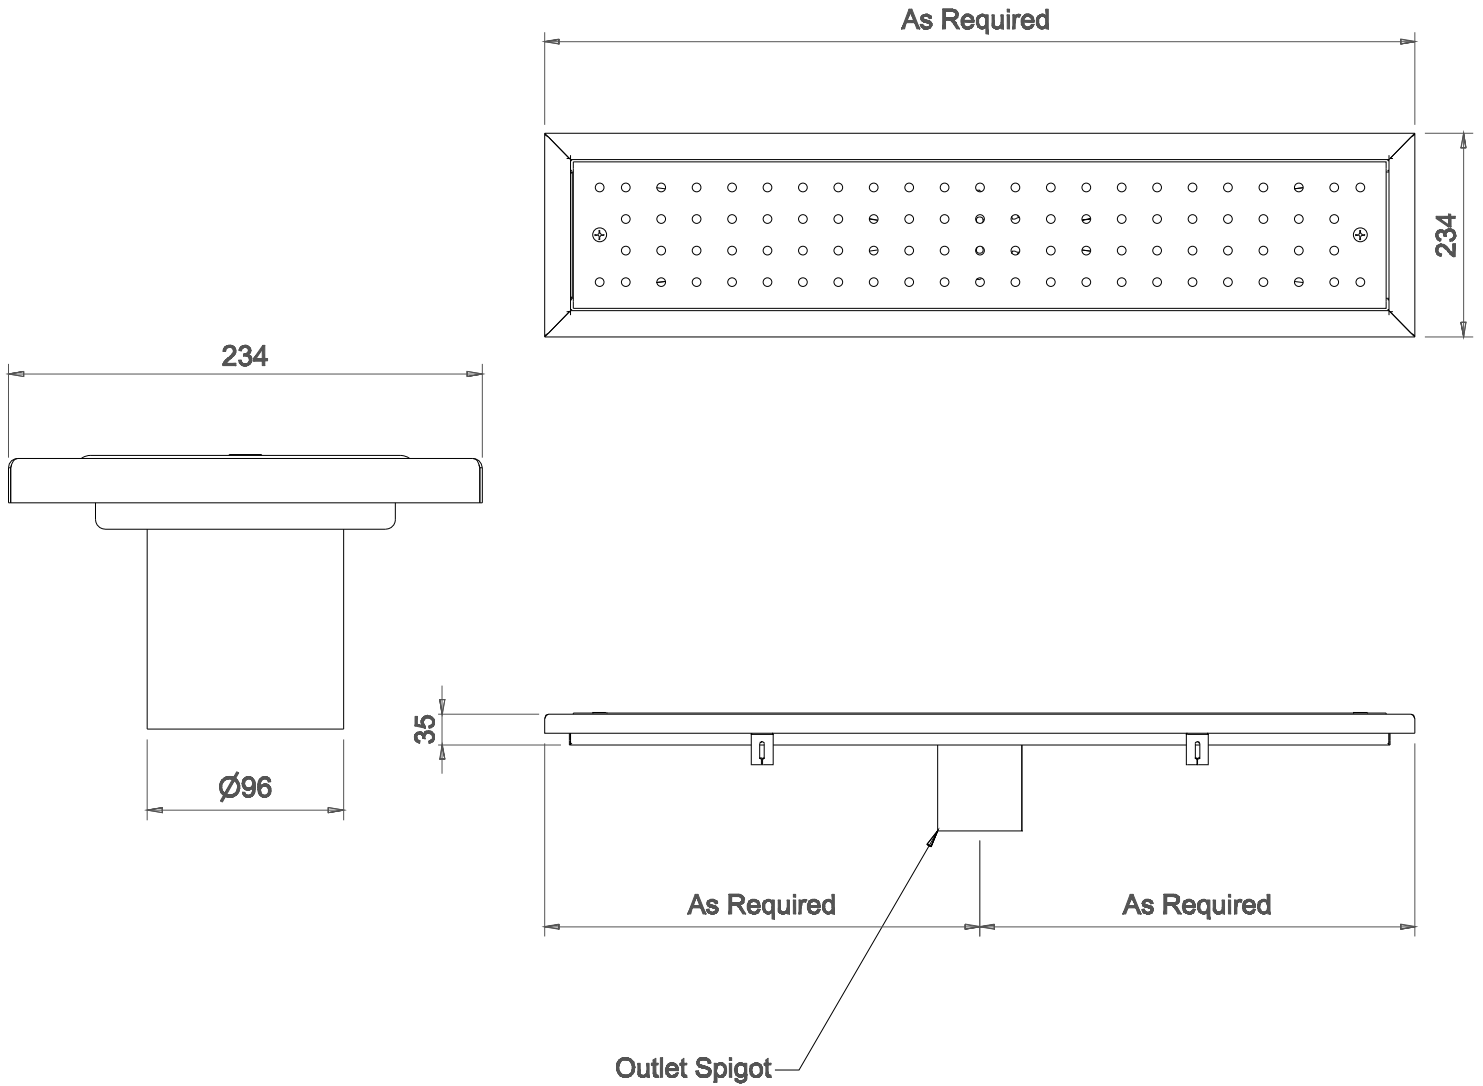

GRATED CELL DRAIN
PBC-GCD

FEATURES

- Stainless Steel Grade 304
- Heavy Duty Grate

OPTIONS

- Variable dimensional sizes & shape to suit your special application

WaterMark

DRAINS, SUMPS & GRATES

GRATED CELL DRAIN

PBC-GCD

SPECIFICATIONS

Stainless Steel Grated Cell Drain Shall be Model PBC-GCD from
Opie Manufacturing Group
Phone 02 4735 5666