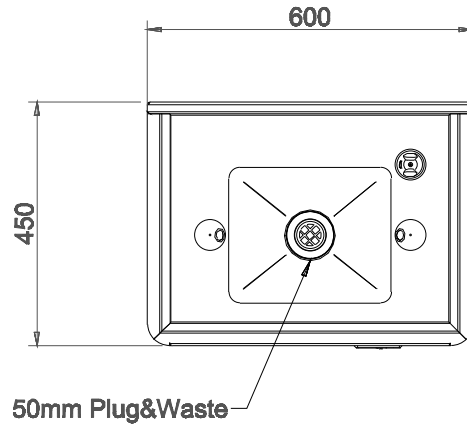

BASINS & SINKS

Eye WASH CABINET

PBCEW4

SPECIFICATIONS

Stainless Steel Eye Wash Cabinet Shall be Model PBCEW4 from
Stainless Metal Craft
Phone 02 4735 5666