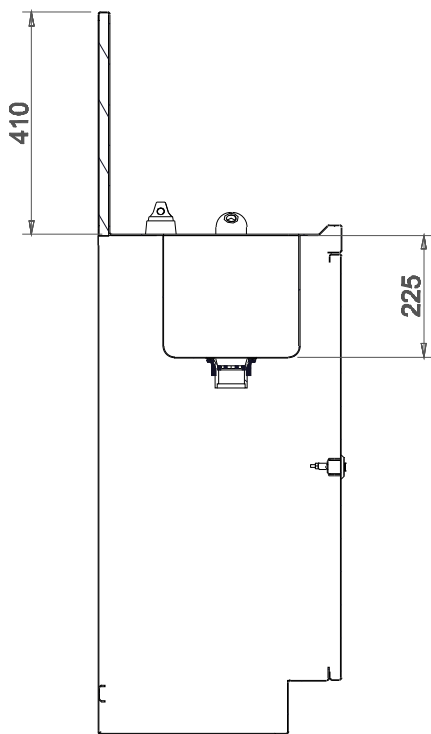

BASINS & SINKS

Eye WASH CABINET

PBCEW4

SPECIFICATIONS

Stainless Steel Eye Wash Cabinet Shall be Model PBCEW4 from
Stainless Metal Craft
Phone 02 4735 5666