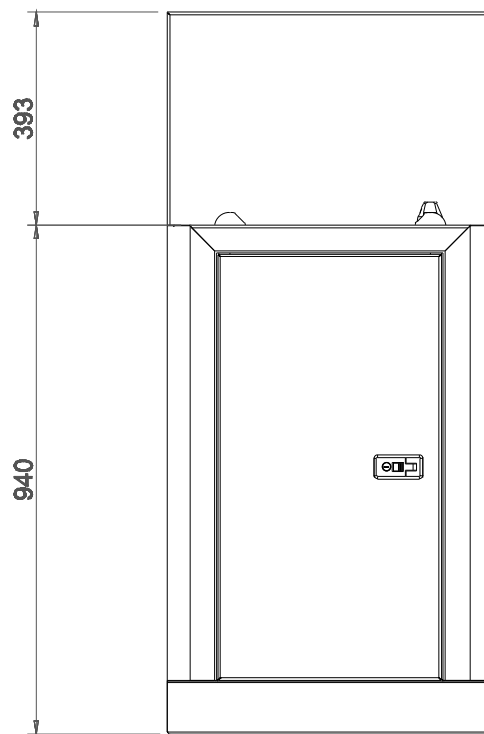

BASINS & SINKS

Eye WASH CABINET

PBCEW4

SPECIFICATIONS

Stainless Steel Eye Wash Cabinet Shall be Model PBCEW4 from
Stainless Metal Craft
Phone 02 4735 5666