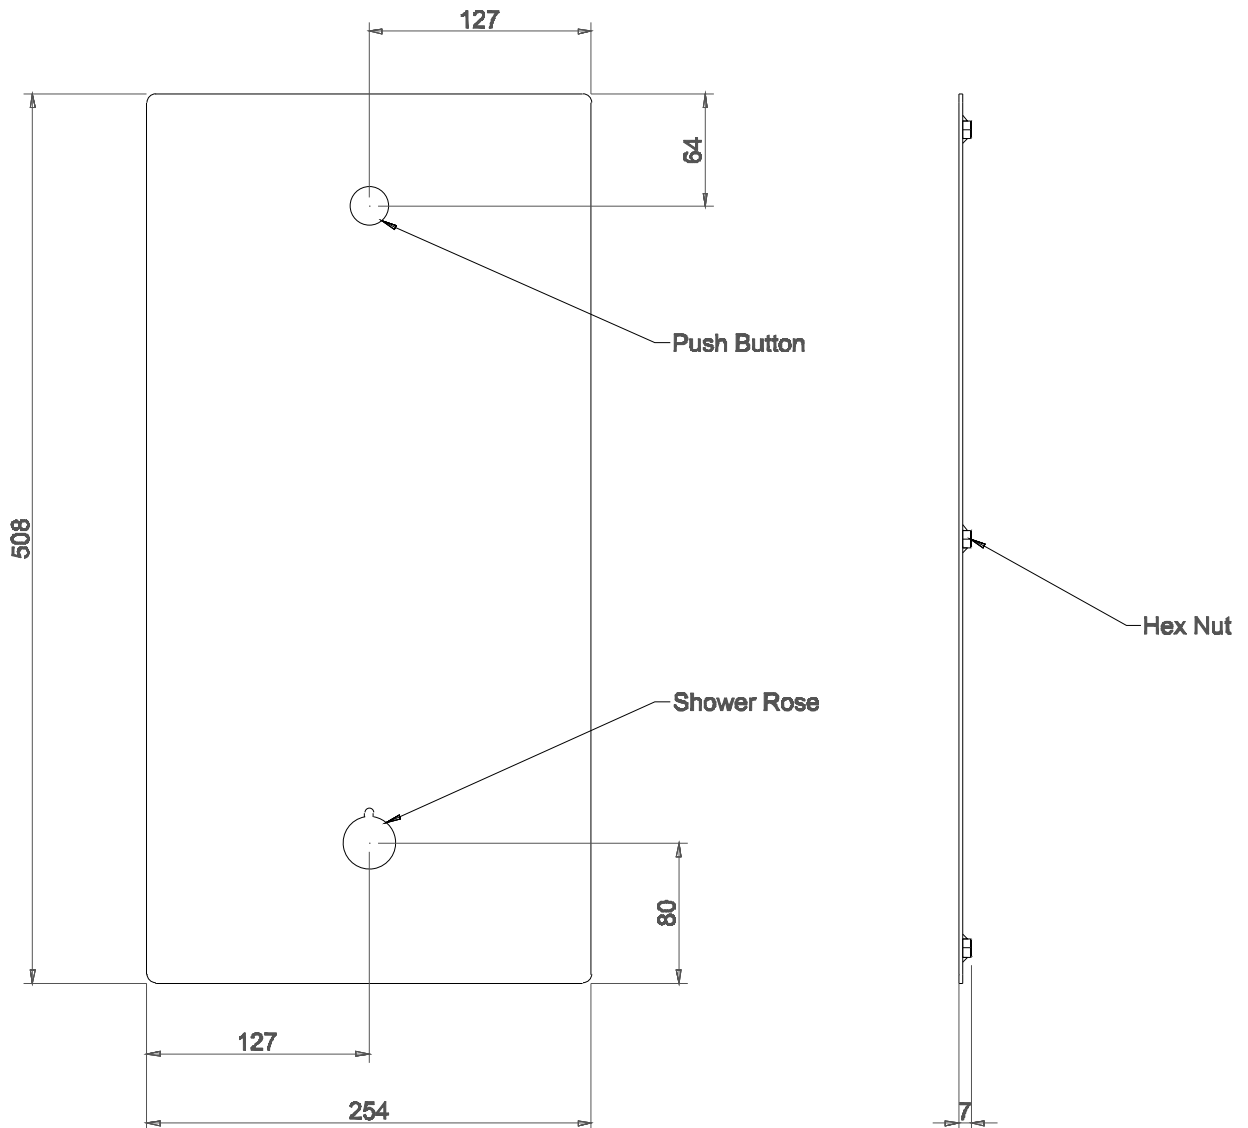

Security Shower

PBC-SES1

FEATURES

- Stainless Steel Grade 304
- Fitted with push button and shower rose

OPTIONS

- Variable dimension and shape depends on your application

CUSTOM PRODUCT

Security Shower

PBC-SES1

SPECIFICATIONS

Stainless Steel Security Shower Shall be Model
PBC-SES1 from Stainless Metal Craft
Phone 02 4735 5666