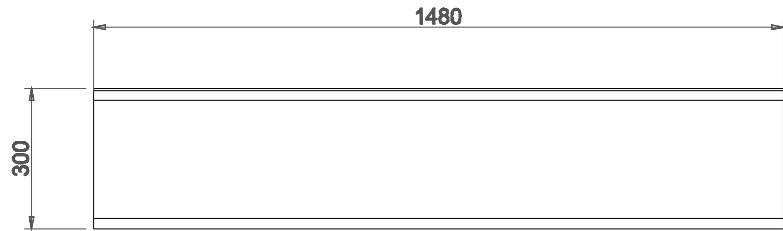

- Stainless Steel Grade 304
- Top and lower face timber backed

OPTIONS

- Variable dimension and shape depends on your application

CUSTOM PRODUCT

Legal Aid Bench Seat

PBC-LAB-1

SPECIFICATIONS

Stainless Steel Legal Aid Bench Seat Shall be Model
PBC-LAB-1 from Stainless Metal Craft
Phone 02 4735 5666