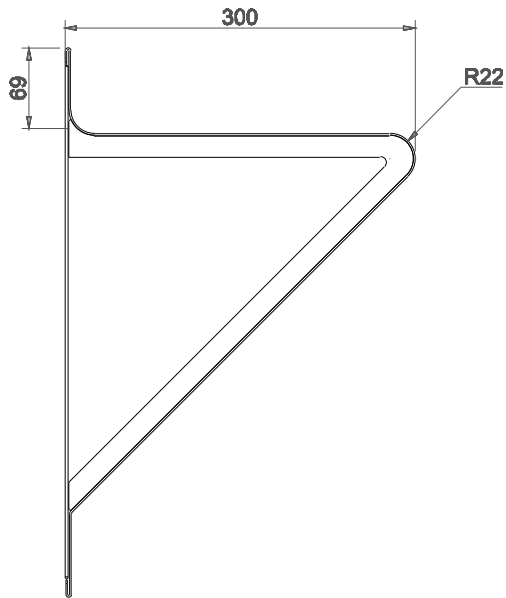

- Stainless Steel Grade 304
- Top and lower face timber backed

OPTIONS

- Variable dimension and shape depends on your application

CUSTOM PRODUCT

Legal Aid Bench Seat

PBC-LAB-1

SPECIFICATIONS

Stainless Steel Legal Aid Bench Seat Shall be Model
PBC-LAB-1 from Stainless Metal Craft
Phone 02 4735 5666