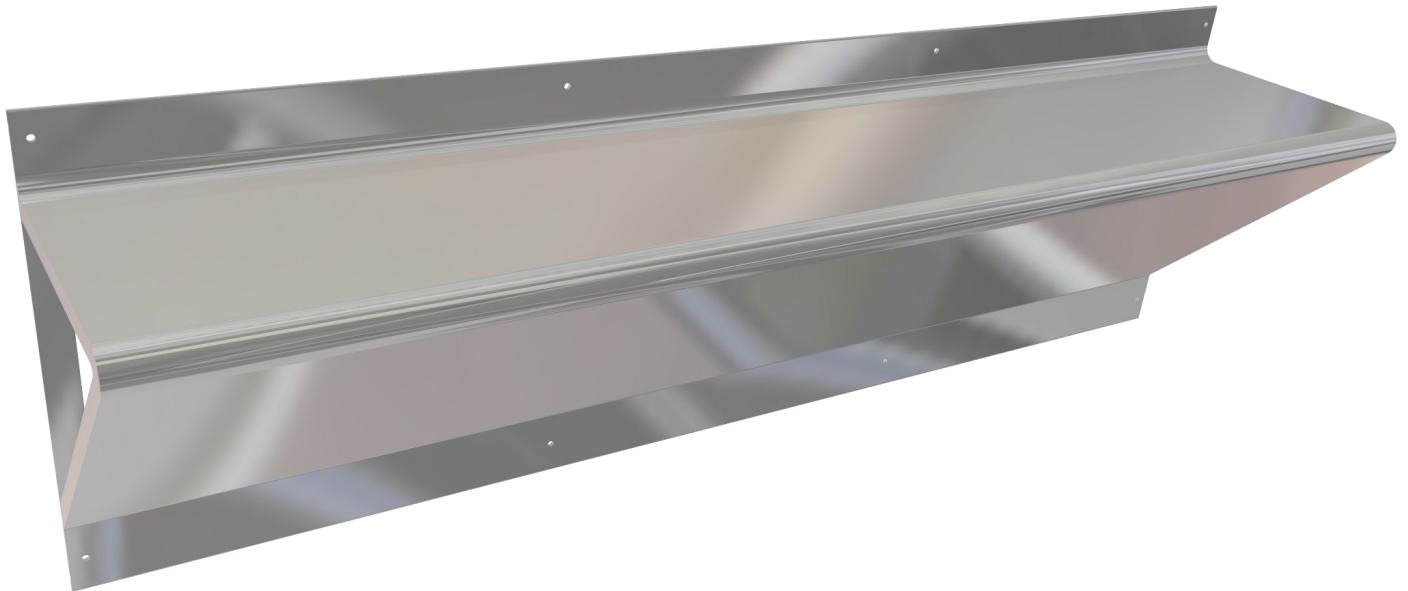

Stainless Metal Craft (Aust) Pty Ltd
6 Bromley Road, Emu Plains NSW 2750
P. 02 4735 5666 F. 02 4735 7950
E. info@smcstainless.com.au
www.smcstainless.com.au

CUSTOM PRODUCT

Legal Aid Bench Seat

PBC-LAB-1