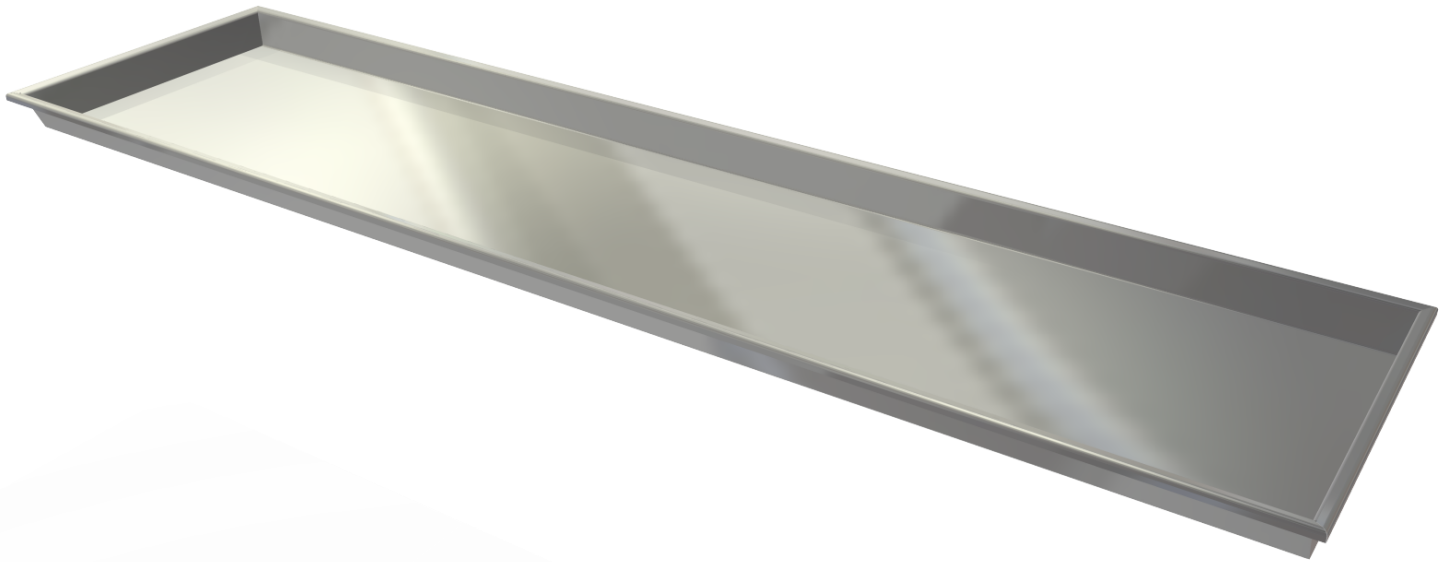

## Coat Hanging Drip Tray

PBC-CHDT

### FEATURES

- Stainless Steel Grade 304

### OPTIONS

- Variable dimension and shape depends on your application

CUSTOM PRODUCT