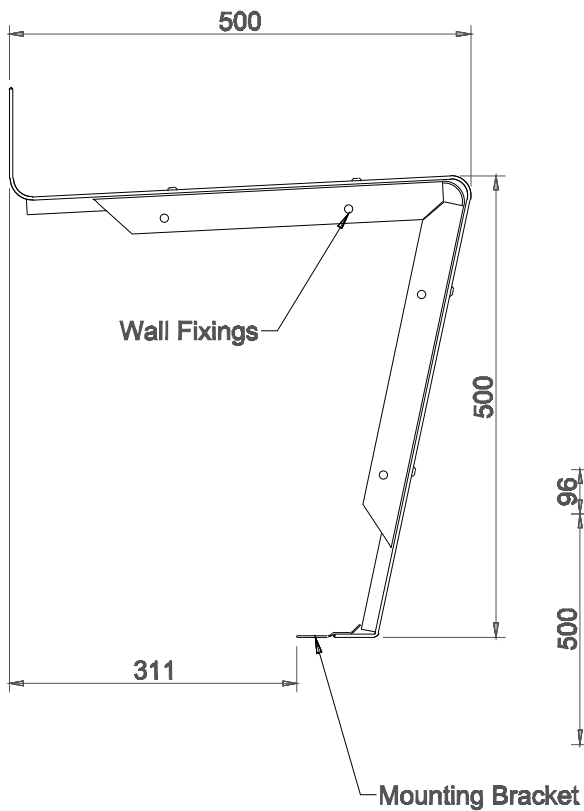

- Stainless Steel Grade 304
- Wall Mounting Brackets

OPTIONS

- Variable dimension and shape depends on your application

CUSTOM PRODUCT

Charge Dock Seat

PBC-CDS-1

SPECIFICATIONS

Stainless Steel Charge Dock Seat Shall be Model
PBC-CDS-1 from Stainless Metal Craft
Phone 02 4735 5666