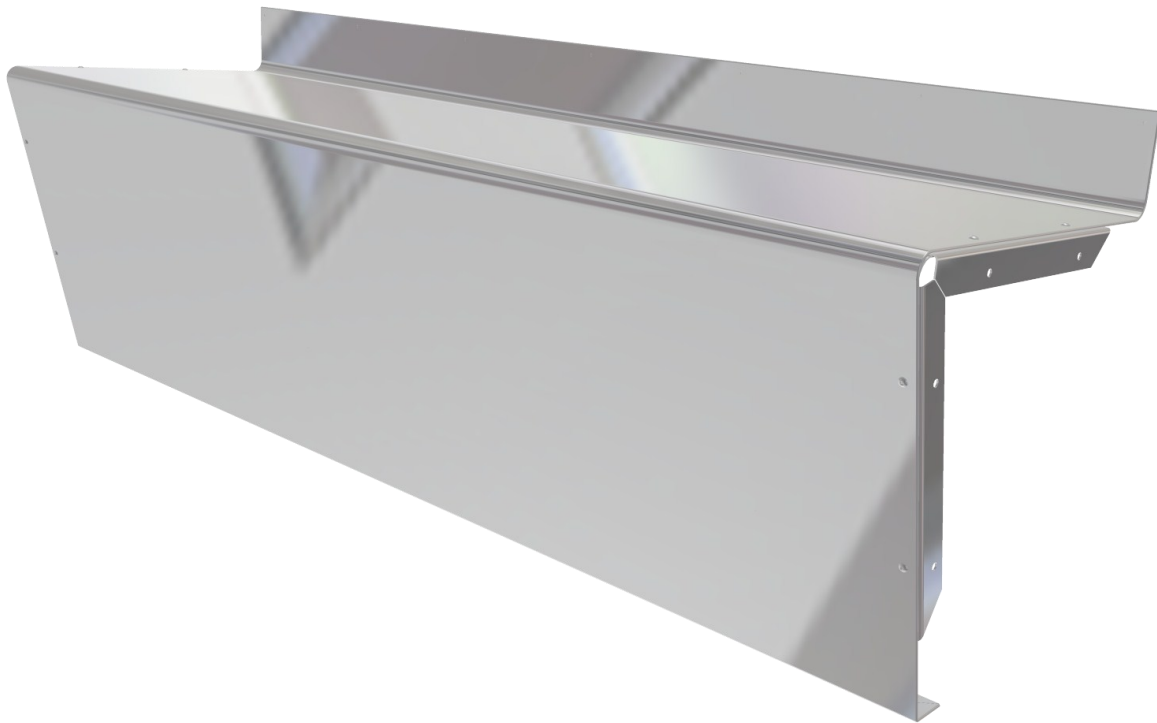

Stainless Metal Craft (Aust) Pty Ltd
6 Bromley Road, Emu Plains NSW 2750
P. 02 4735 5666 F. 02 4735 7950
E. info@smcstainless.com.au
www.smcstainless.com.au

CUSTOM PRODUCT

Charge Dock Seat

PBC-CDS-1

FEATURES

- Stainless Steel Grade 304
- Wall Mounting Brackets

OPTIONS

- Variable dimension and shape depends on your application