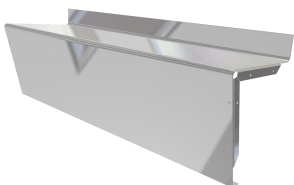

- Stainless Steel Grade 304
- Wall Mounting Brackets

OPTIONS

- Variable dimension and shape depends on your application

CUSTOM PRODUCT

Charge Dock Seat

PBC-CDS-1

SPECIFICATIONS

Stainless Steel Charge Dock Seat Shall be Model
PBC-CDS-1 from Stainless Metal Craft
Phone 02 4735 5666