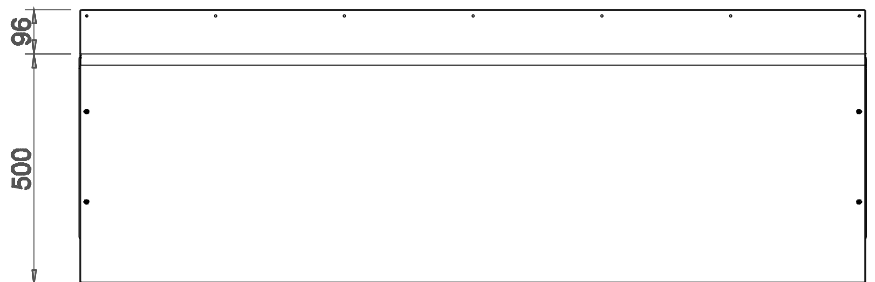

- Stainless Steel Grade 304
- Wall Mounting Brackets

OPTIONS

- Variable dimension and shape depends on your application

CUSTOM PRODUCT

Charge Dock Seat

PBC-CDS-1

SPECIFICATIONS

Stainless Steel Charge Dock Seat Shall be Model
PBC-CDS-1 from Stainless Metal Craft
Phone 02 4735 5666