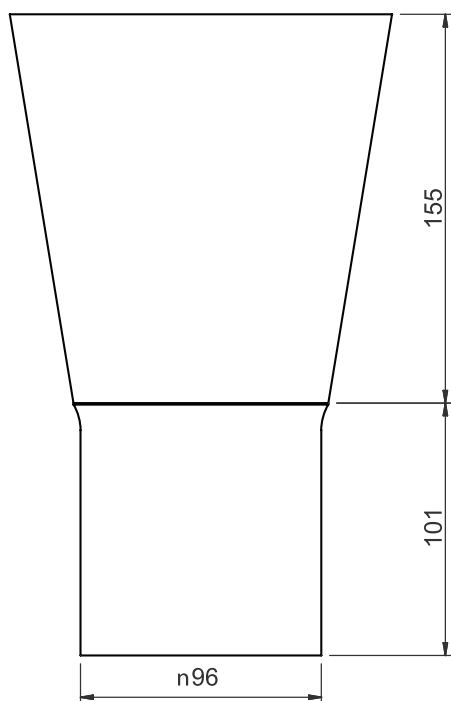

SPECIFICATIONS

Stainless Steel Floor Mounted Tundish Model FMT7
from Stainless Metal Craft.
Phone 02 4735 5666