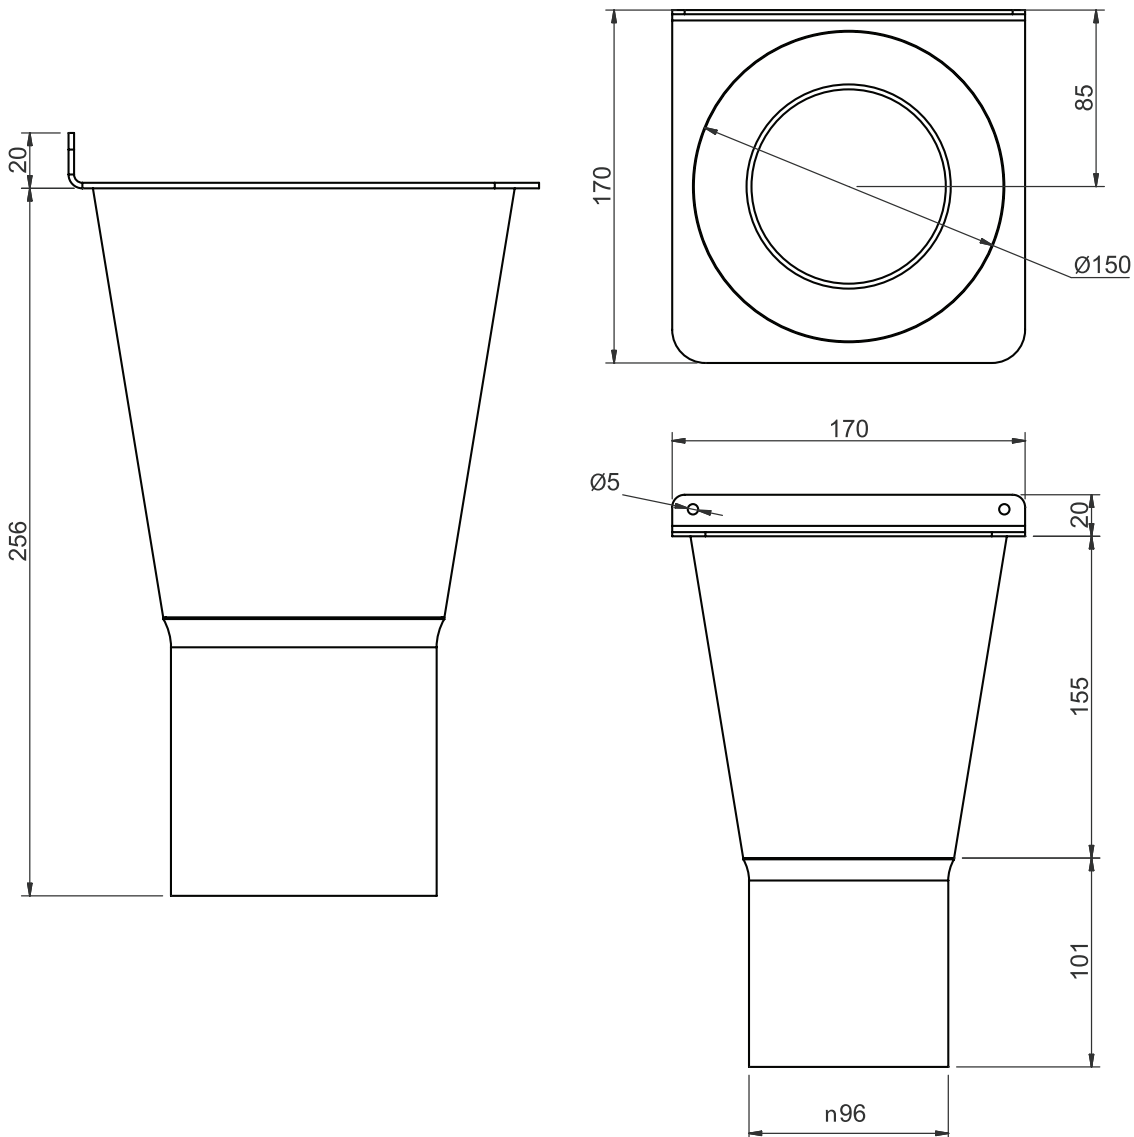

SPECIFICATIONS

Stainless Steel Floor Mounted Tundish Model FMT6
from Stainless Metal Craft.
Phone 02 4735 5666