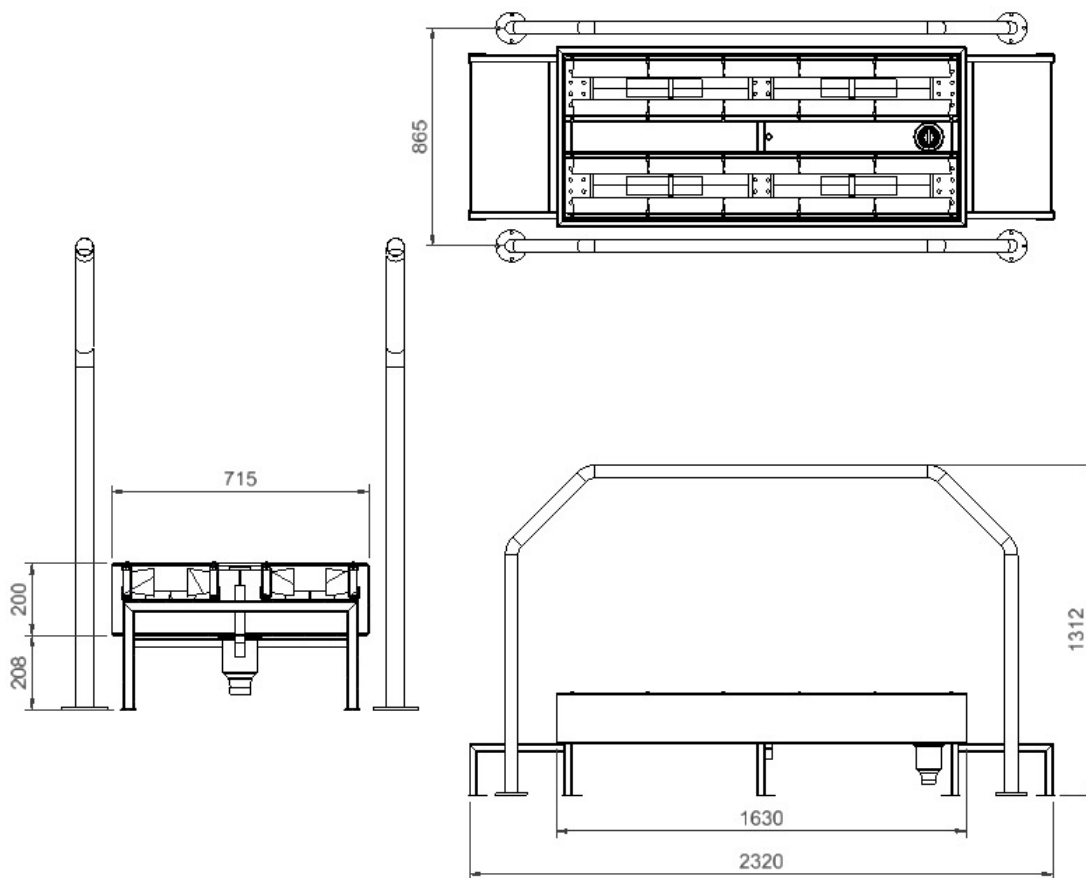

Boot Wash BOOTWASH

SPECIFICATIONS

**Stainless Steel Boot Wash shall be Model BOOTWASH
from Stainless Metal Craft.
Phone 02 4735 5666**