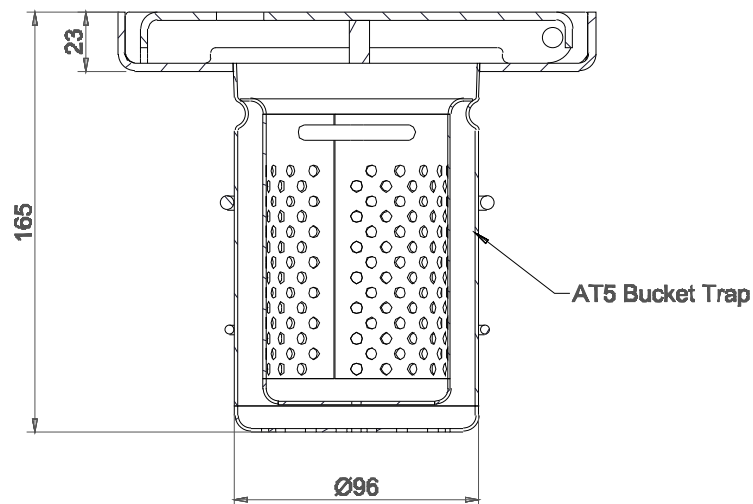

DRAINS, SUMPS & GRATES

FLOOR SUMP
AT8

SPECIFICATIONS

Stainless Steel Floor Sump Shall be Model
AT8 from Opie Manufacturing Group
Phone 02 4735 5666