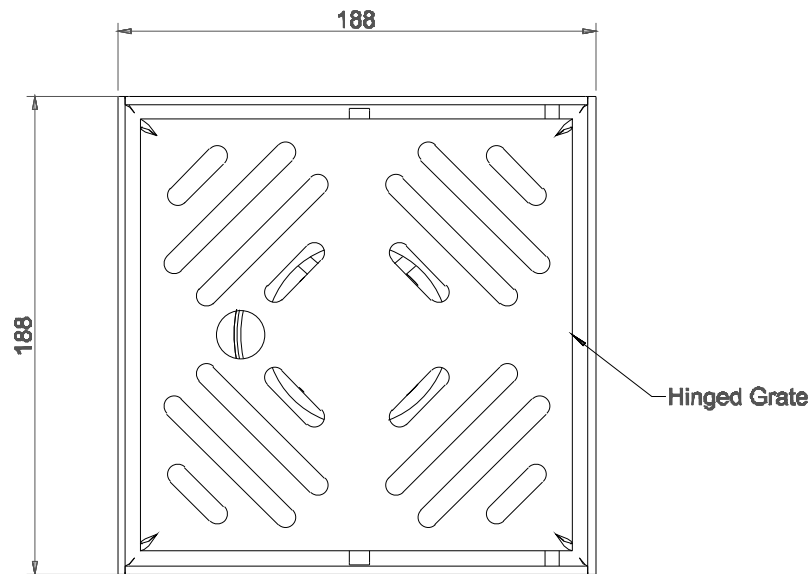

DRAINS, SUMPS & GRATES

FLOOR SUMP
AT8

SPECIFICATIONS

Stainless Steel Floor Sump Shall be Model
AT8 from Opie Manufacturing Group
Phone 02 4735 5666