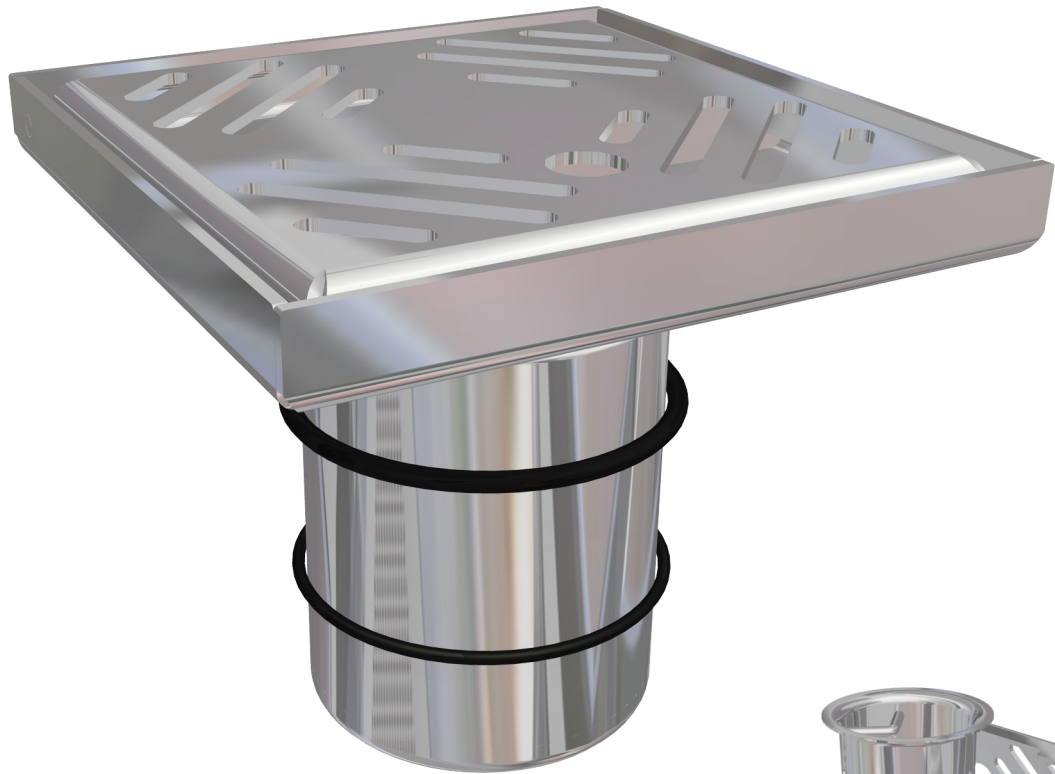

FLOOR SUMP
AT8**FEATURES**

- Stainless Steel Grade 304
- Hinged Grate
- Removable Basket
- Fixed Tertiary Strainer Prevents Solids Discharge To Sewer

OPTIONS

- Extra Heavy Duty Grate
- Available With Silt/Sediment Baskets
- Vinyl Clamp For Use With Vinyl Floor Finish
- Puddle Flange
- Wired In Basket To Minimise Basket Loss & Ensure Use

DRAINS, SUMPS & GRATES

FLOOR SUMP
AT8

SPECIFICATIONS

Stainless Steel Floor Sump Shall be Model
AT8 from Opie Manufacturing Group
Phone 02 4735 5666